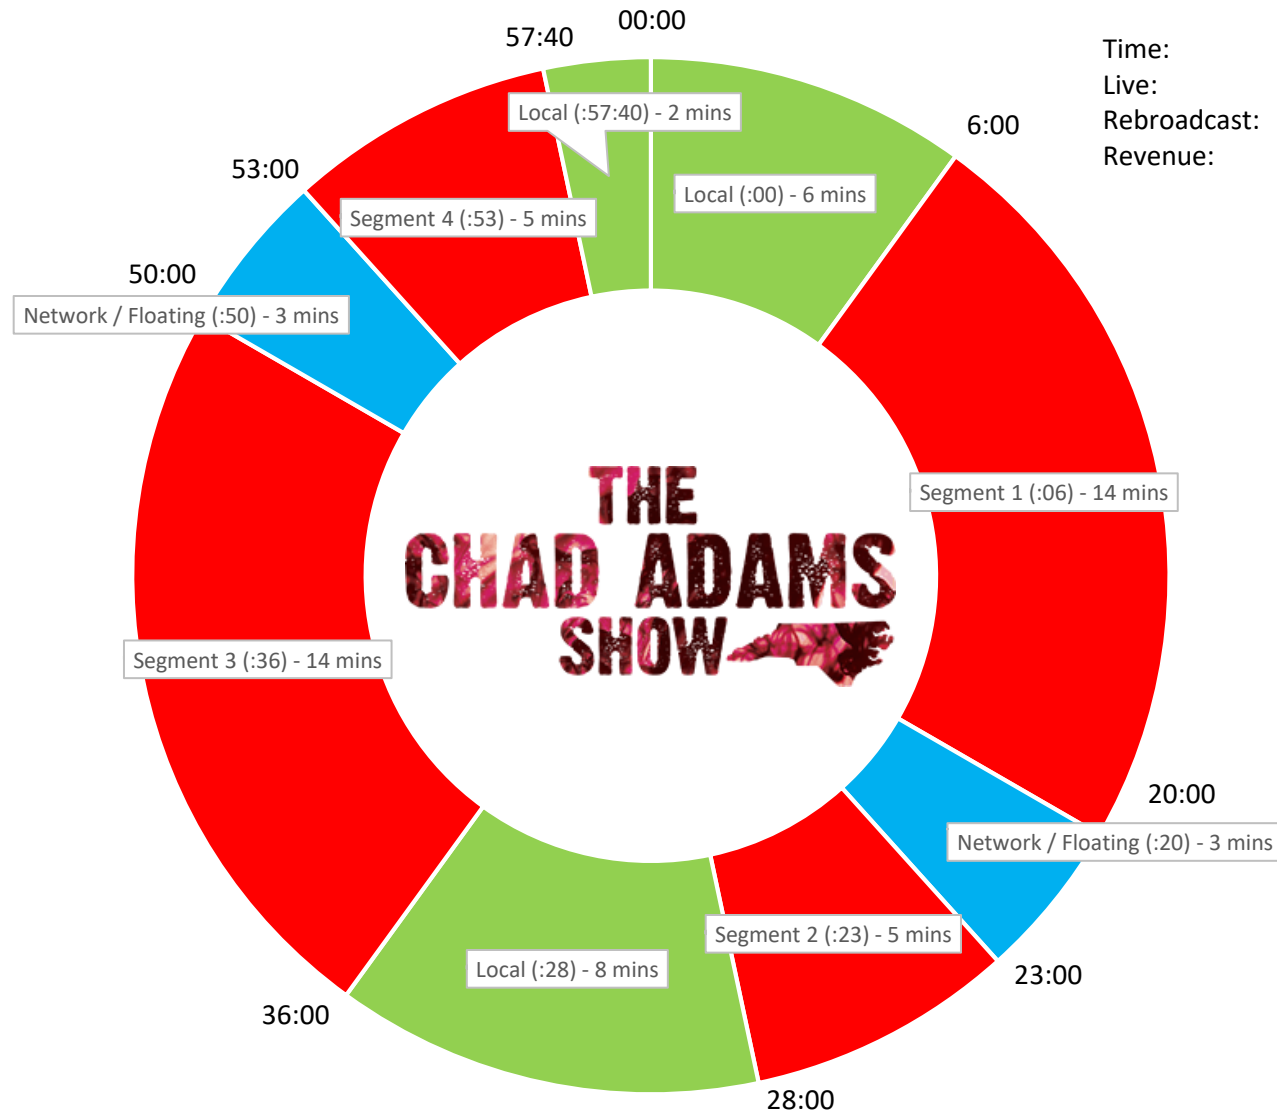

SHOW FORMAT

Time: 3 hours
Live: 9am - 12pm
Rebroadcast: Available by 1:00pm
Revenue: Network/Local Split
Barter

Effective 1/2/19